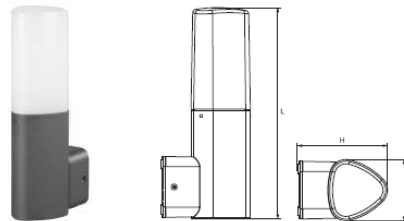

TECHNICAL SPECIFICATION

Garden lighting - GRF966

Technical data

- Nominal voltage: 230V/50-60Hz
- Power of the light source (not included in the commercial kit): max 18W
- Lampholder: E27
- Housing: Aluminum
- Diffuser: Polycarbonate (PC)
- Body colour: Dark grey
- Type installation: Surface mounting on a wall; ground mounting
- Dust and humidity protection level: IP65
- Protection against electric shock: I
- Surface requirements: Class F

Areas of application

- Suitable for outdoor use
- Gardens
- Parks

Variants and dimensions

- GRF966 (wall mounting)

Model	Watt	Colour body	Size (mm)			Catalogue number	Packing (pcs)
			Length	Width	Height		
GRF966-W	max 18W	dark grey	250	72	107	966W250	16

- GRF966 (ground mounting)

Model	Watt	Colour body	Size (mm)			Catalogue number	Packing (pcs)
			Length	Width	Height		
GRF966-30	max 18W	dark grey	300	72	72	966P300	9
GRF966-50	max 18W	dark grey	500	72	72	966P500	9
GRF966-80	max 18W	dark grey	800	72	72	966P800	9