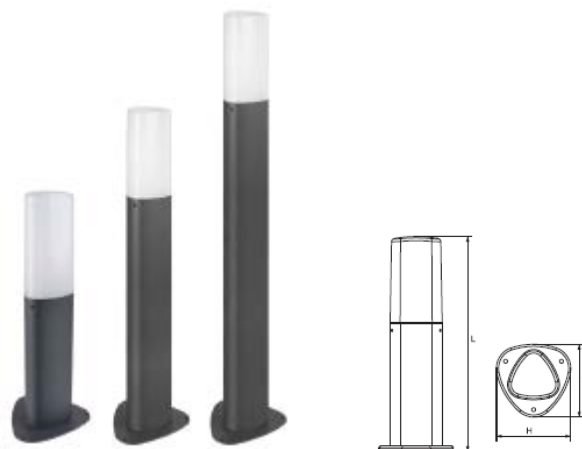

TECHNICAL SPECIFICATION

Garden lighting - GRF966

Technical data

- Nominal voltage: 230V/50-60Hz
- Power of the light source (not included in the commercial kit): max 18W
- Lampholder: E27
- Housing: Aluminum
- Diffuser: Polycarbonate (PC)
- Body colour: Dark grey
- Type installation: Surface mounting on a wall; ground mounting
- Dust and humidity protection level: IP65
- Protection against electric shock: I
- Surface requirements: Class F

Areas of application

- Suitable for outdoor use
- Gardens
- Parks

Variants and dimensions

- GRF966 (wall mounting)

Model	Watt	Colour body	Size (mm)			Catalogue number	Packing (pcs)
			Length	Width	Height		
GRF966-W	max 18W	dark grey	250	72	107	966W250	16

- GRF966 (ground mounting)

Model	Watt	Colour body	Size (mm)			Catalogue number	Packing (pcs)
			Length	Width	Height		
GRF966-30	max 18W	dark grey	300	72	72	966P300	9
GRF966-50	max 18W	dark grey	500	72	72	966P500	9
GRF966-80	max 18W	dark grey	800	72	72	966P800	9